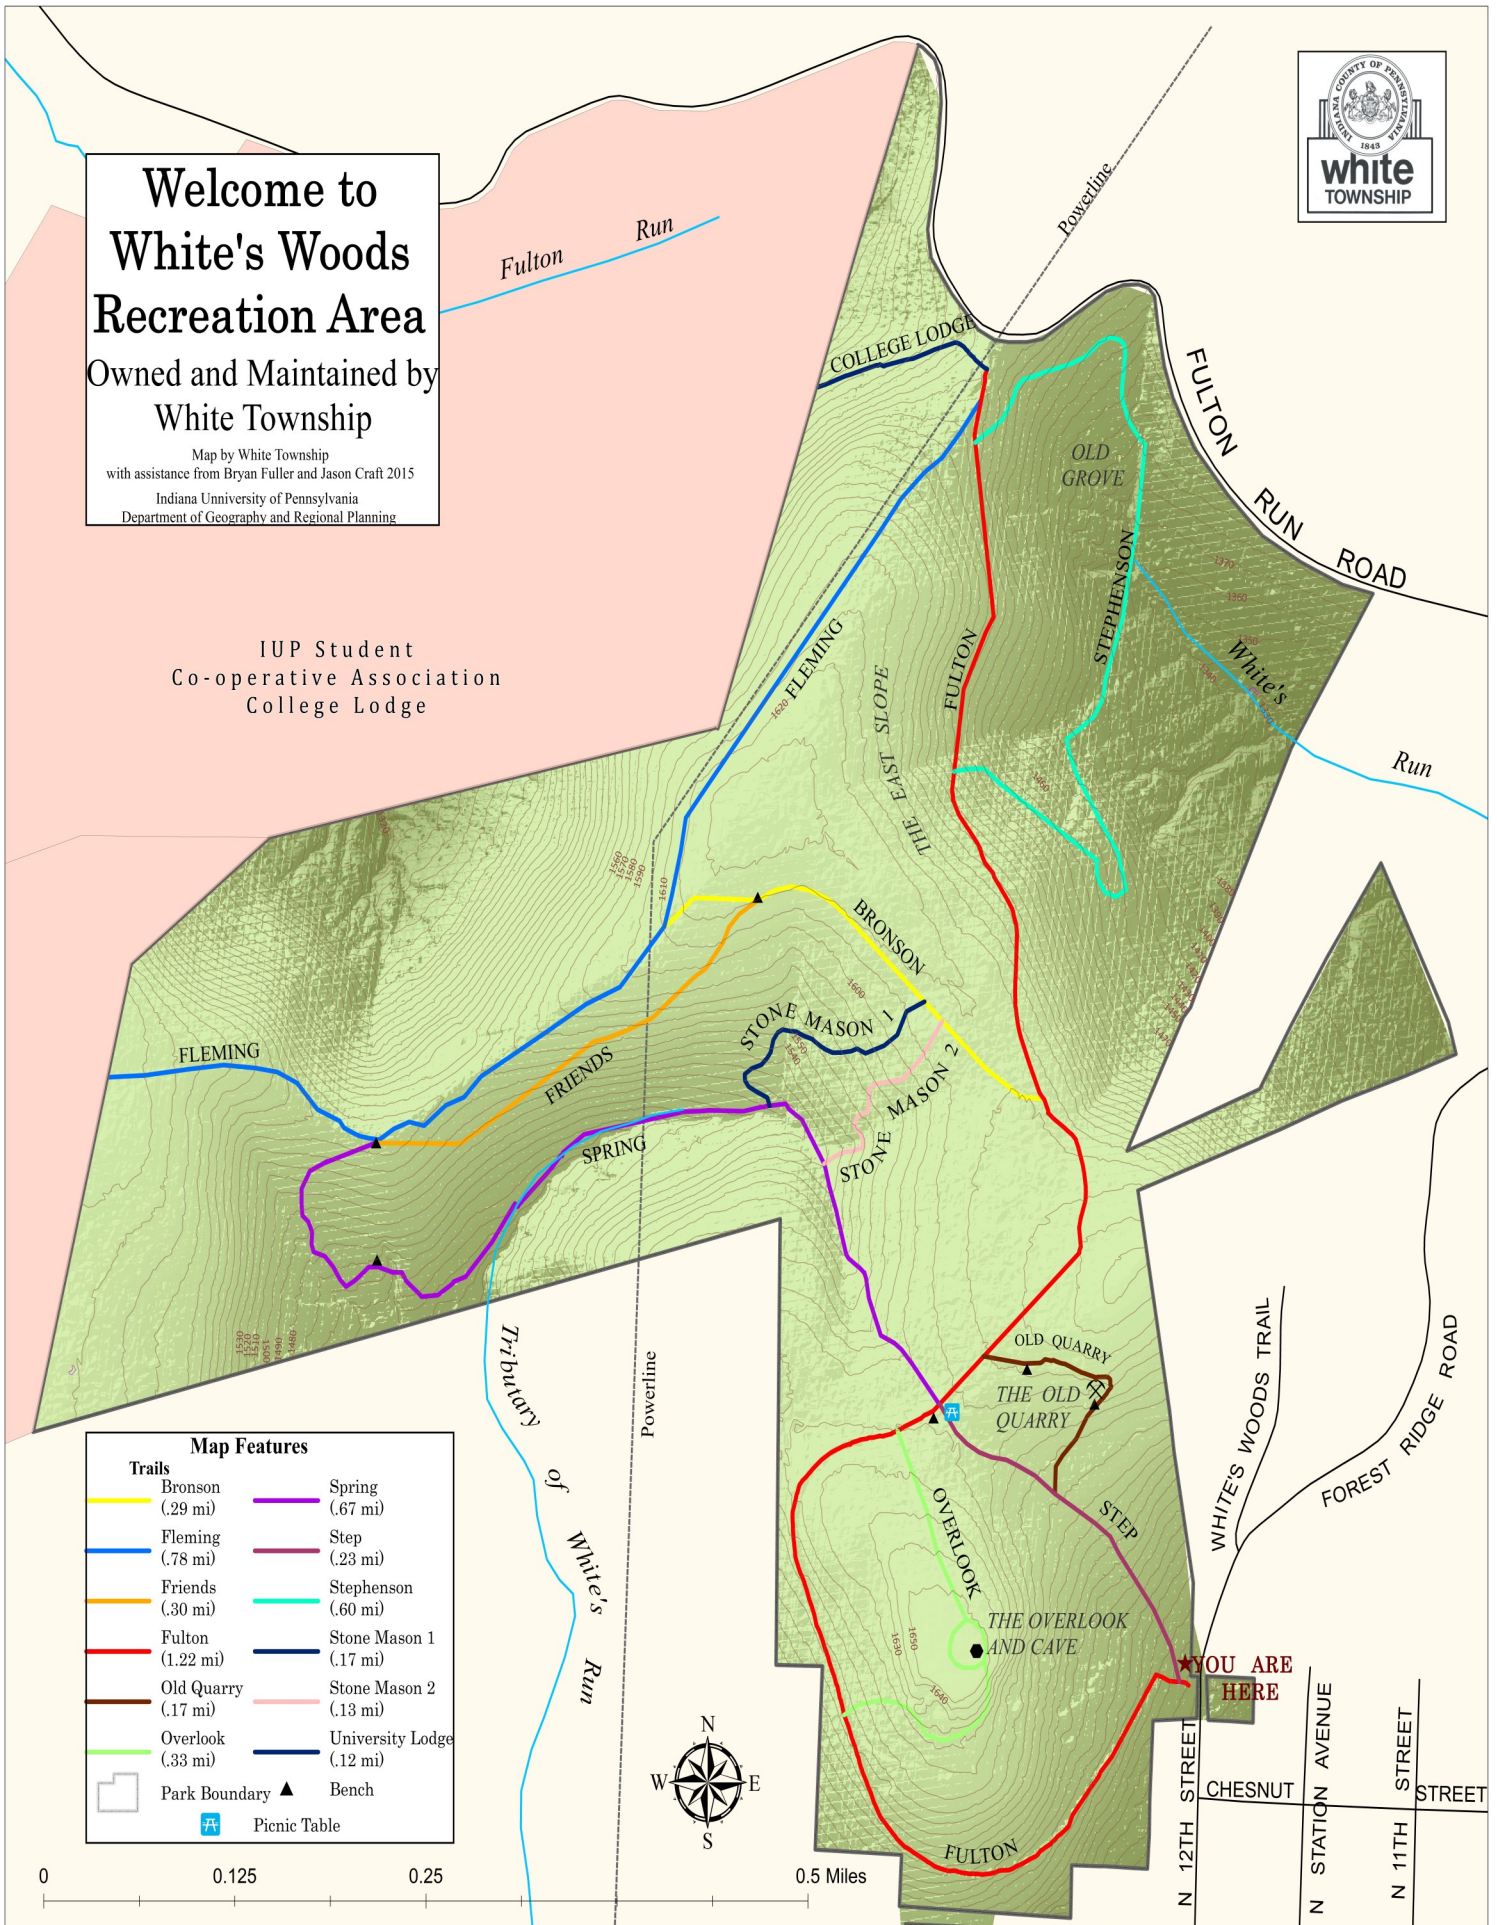

# Welcome to White's Woods Recreation Area

Owned and Maintained by White Township

Map by White Township  
with assistance from Bryan Fuller and Jason Craft 2015  
Indiana University of Pennsylvania  
Department of Geography and Regional Planning

IUP Student  
Co-operative Association  
College Lodge

Map Features	
<b>Trails</b>	
Bronson (.29 mi)	Spring (.67 mi)
Fleming (.78 mi)	Step (.23 mi)
Friends (.30 mi)	Stephenson (.60 mi)
Fulton (1.22 mi)	Stone Mason 1 (.17 mi)
Old Quarry (.17 mi)	Stone Mason 2 (.13 mi)
Overlook (.33 mi)	University Lodge (.12 mi)
Park Boundary	Bench
Picnic Table	

0 0.125 0.25 0.5 Miles

YOU ARE HERE

N 12TH STREET  
CHESNUT  
N STATION AVENUE  
N 11TH STREET  
FOREST RIDGE ROAD